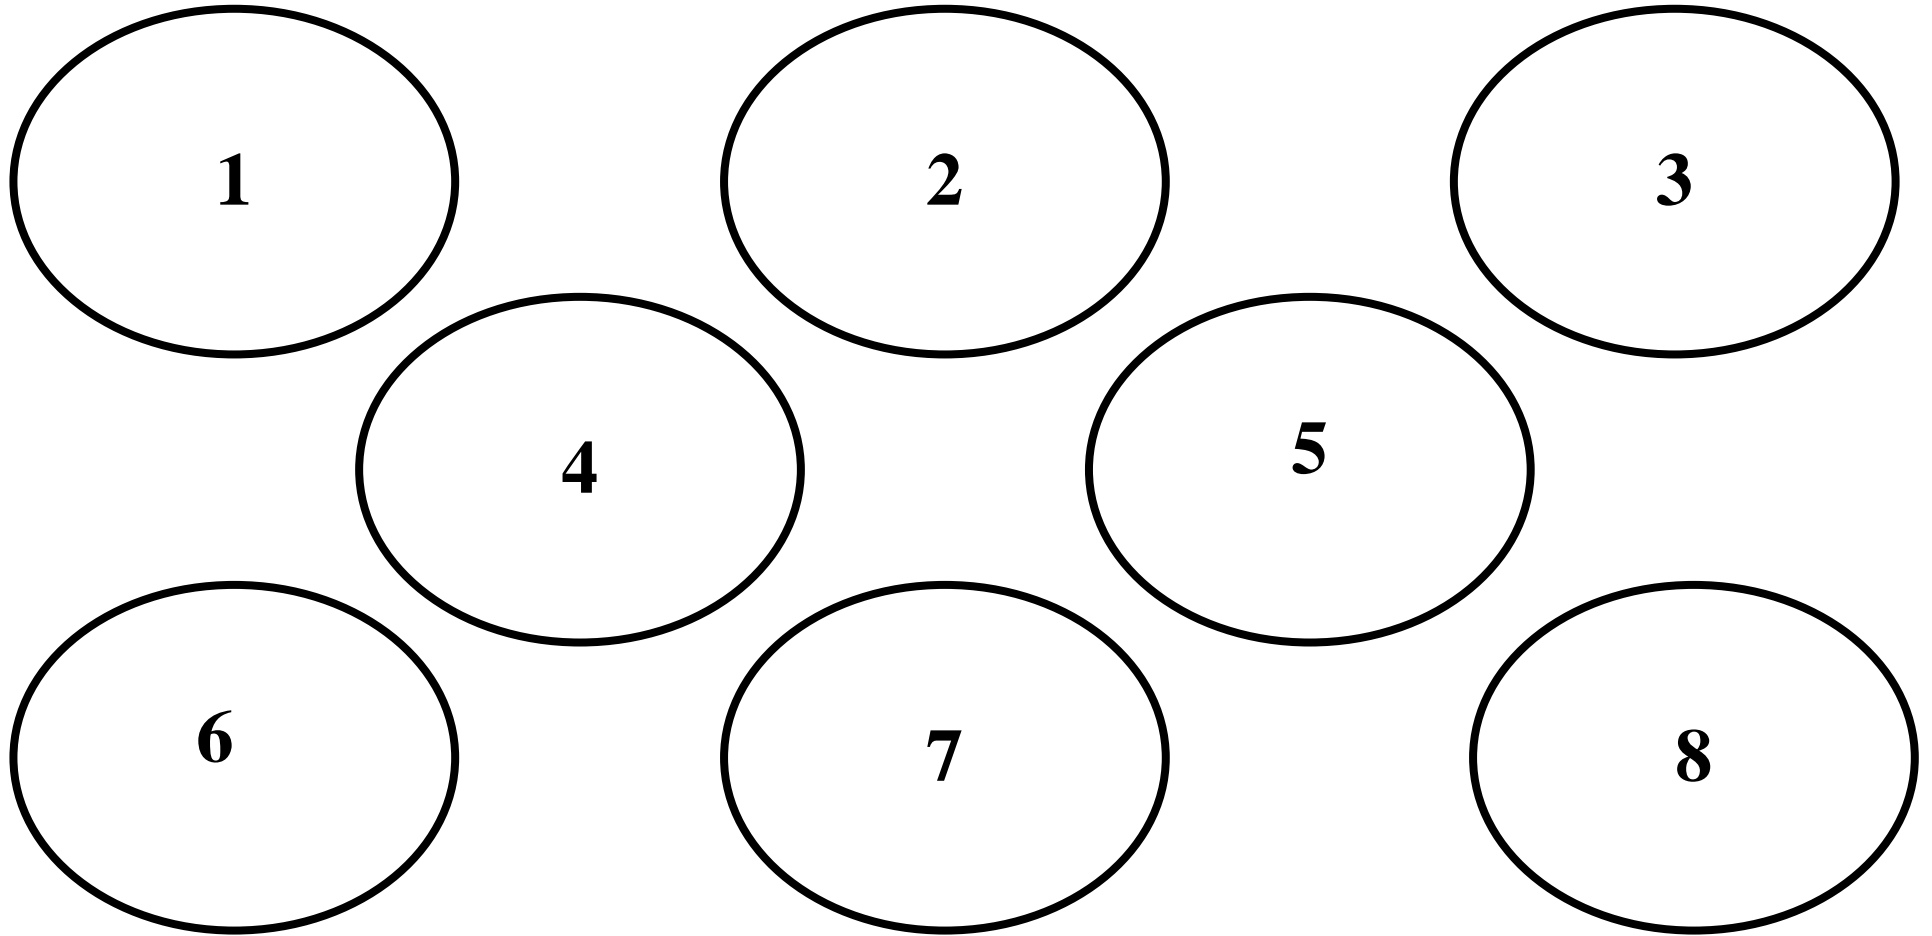

SEATING WITH ROUNDS

FIREPLACE

TOP TABLE – Maximum 12 people

Maximum 10 people per table

FIREPLACE

TOP TABLE – Maximum 12 people

1

Maximum
12 people
each side

2

Maximum
12 people
each side

3

Maximum
12 people
each side

4

Maximum
12 people
each side